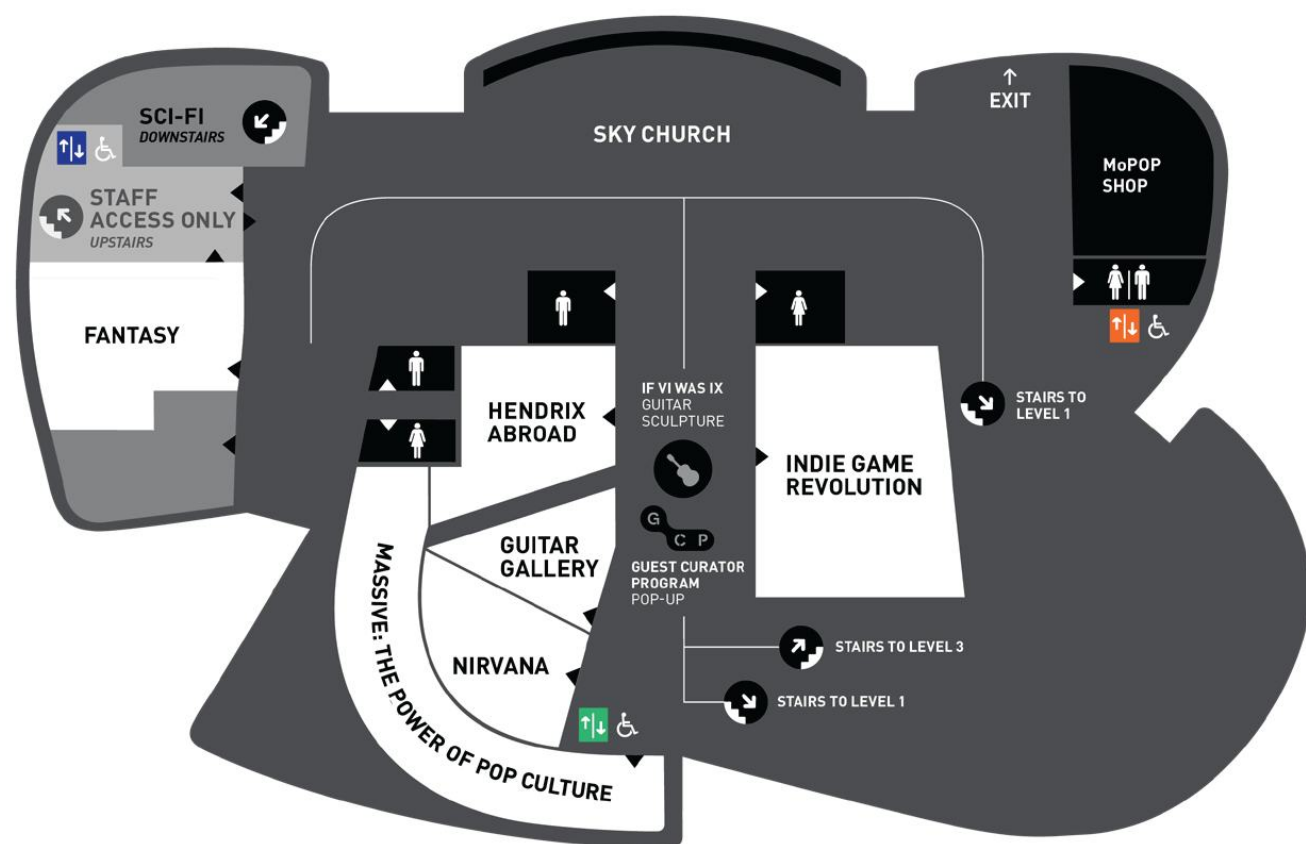

LEVEL 3

SOUND LAB

3

LEVEL 2

CENTRAL GALLERIES

MASSIVE: THE POWER OF POP CULTURE

NIRVANA: TAKING PUNK TO THE MASSES

GUITAR GALLERY

INDIE GAME REVOLUTION

WILD BLUE ANGEL: HENDRIX ABROAD, 1966-1970

SOUTH GALLERIES

INFINITE WORLDS OF SCIENCE FICTION

FANTASY: WORLDS OF MYTH AND MAGIC

MoPOP SHOP

SKY CHURCH

2

LEVEL 1

SCIENCE FICTION AND FANTASY HALL OF FAME

CULTURE KITCHEN

SOUND + VISION THEATER

VOICE BOX

1

ENTRANCE

STAIRS

ELEVATOR

ADA

TICKETS

RESTROOM

RESTAURANT